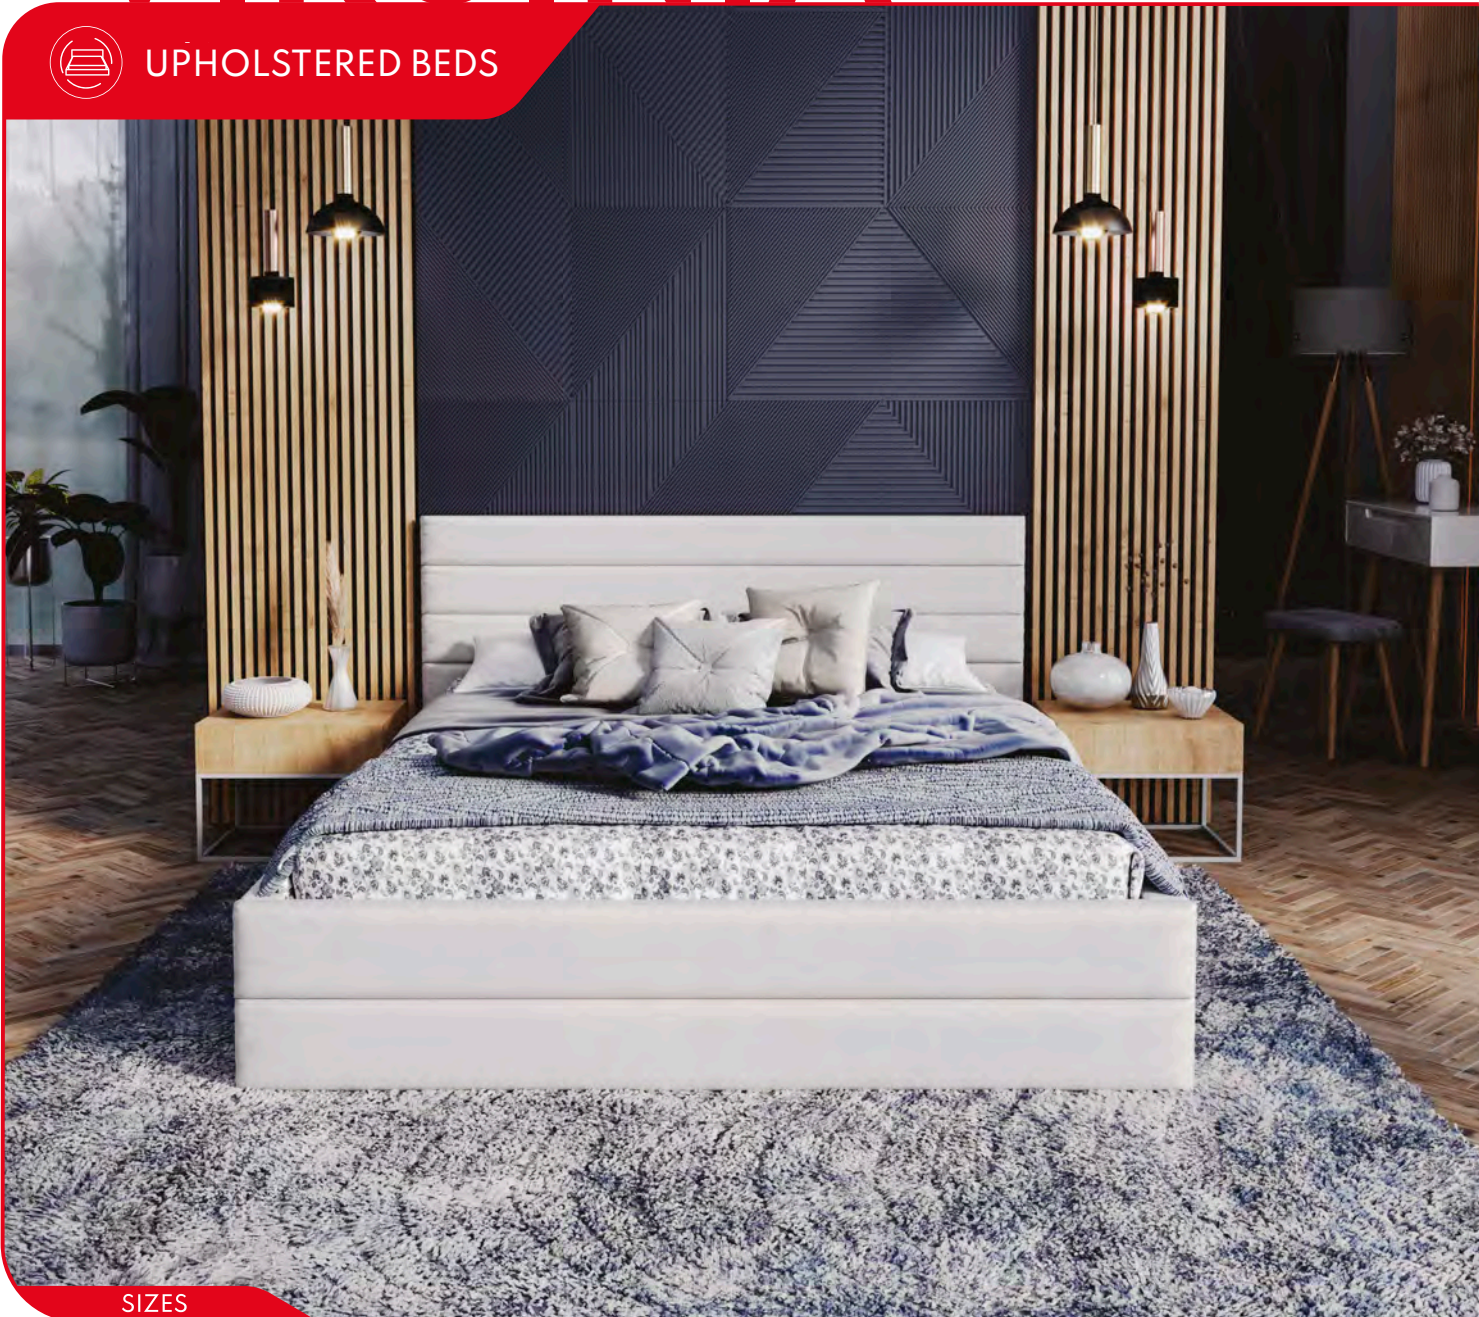

 Standard bed frame

FRESIA

UPHOLSTERED BEDS

SIZES

90x200 120x200 140x200 160x200 180x200

- An elegant bed with soft panels on the headboard and at the bed front
- Finished with velvety upholstery material available in different colors.
- A large storage space under the bed.

CARO

UPHOLSTERED BEDS

SIZES

90x200 120x200 140x200 160x200 180x200

- Modern upholstered bed with unique diamond stitching.
- Velvety finish with durable, soft, and smooth fabric in a range of trendy colors.
- Large storage space, easily accessible thanks to the lift-up frame.

Lift-up bed frame

VIRGINIA

UPHOLSTERED BEDS

SIZES

90x200 120x200 140x200 160x200 180x200

- An impressive upholstered bed with horizontal stitching, perfect for modern bedrooms.
- Finished with durable, soft, and smooth fabric.
- Lift-up frame that makes the storage space easily accessible.

PANAMA

UPHOLSTERED BEDS

SIZES

140x200 160x200 200x200

- A simple and elegant bed frame perfect for any bedroom.
- Choose the colour of the furniture board and upholstered panels.
- The panels on the headboard and at the bed front are covered with a soft and easy to clean material.