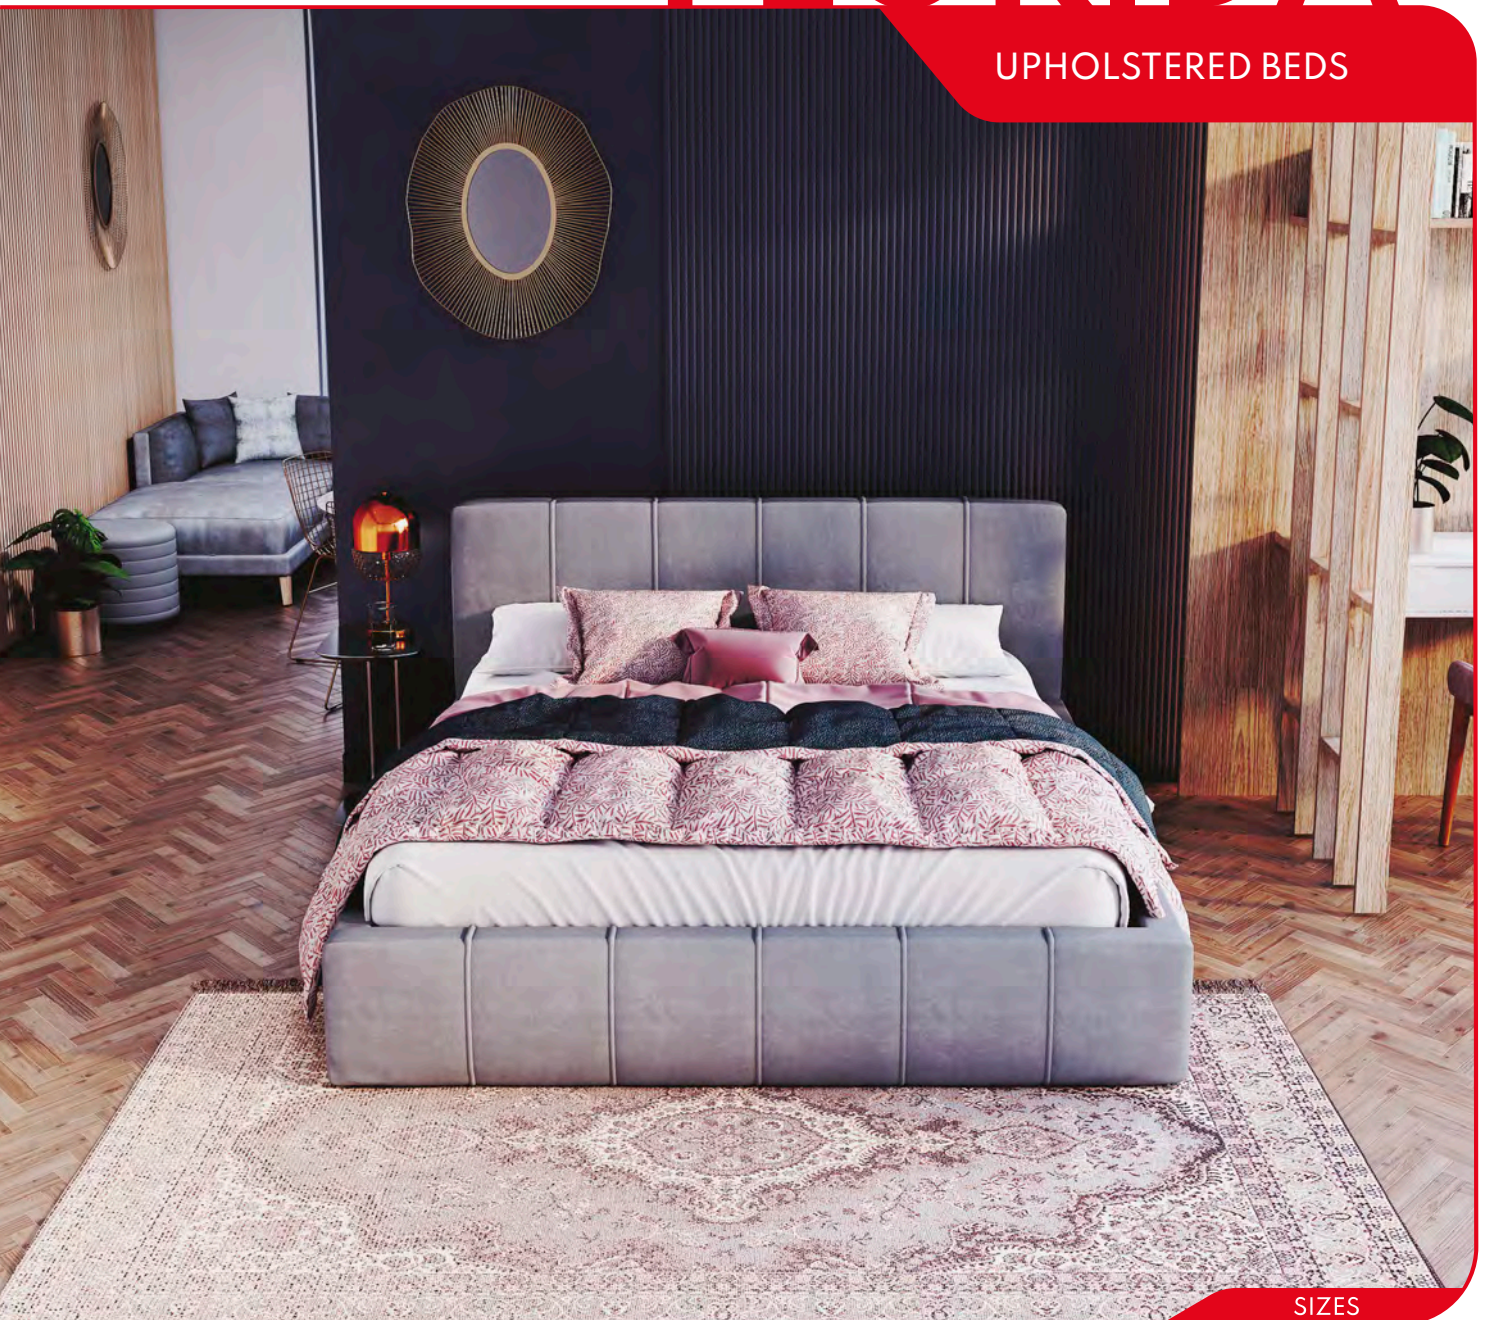

FLORIDA

UPHOLSTERED BEDS

SIZES

90x200 120x200 140x200 160x200 180x200

- Beautiful vertically stitched headboard and front of the bed.
- Durable, velvety upholstery in a wide range of colors.
- Lift-up frame, makes the storage space easily accessible.