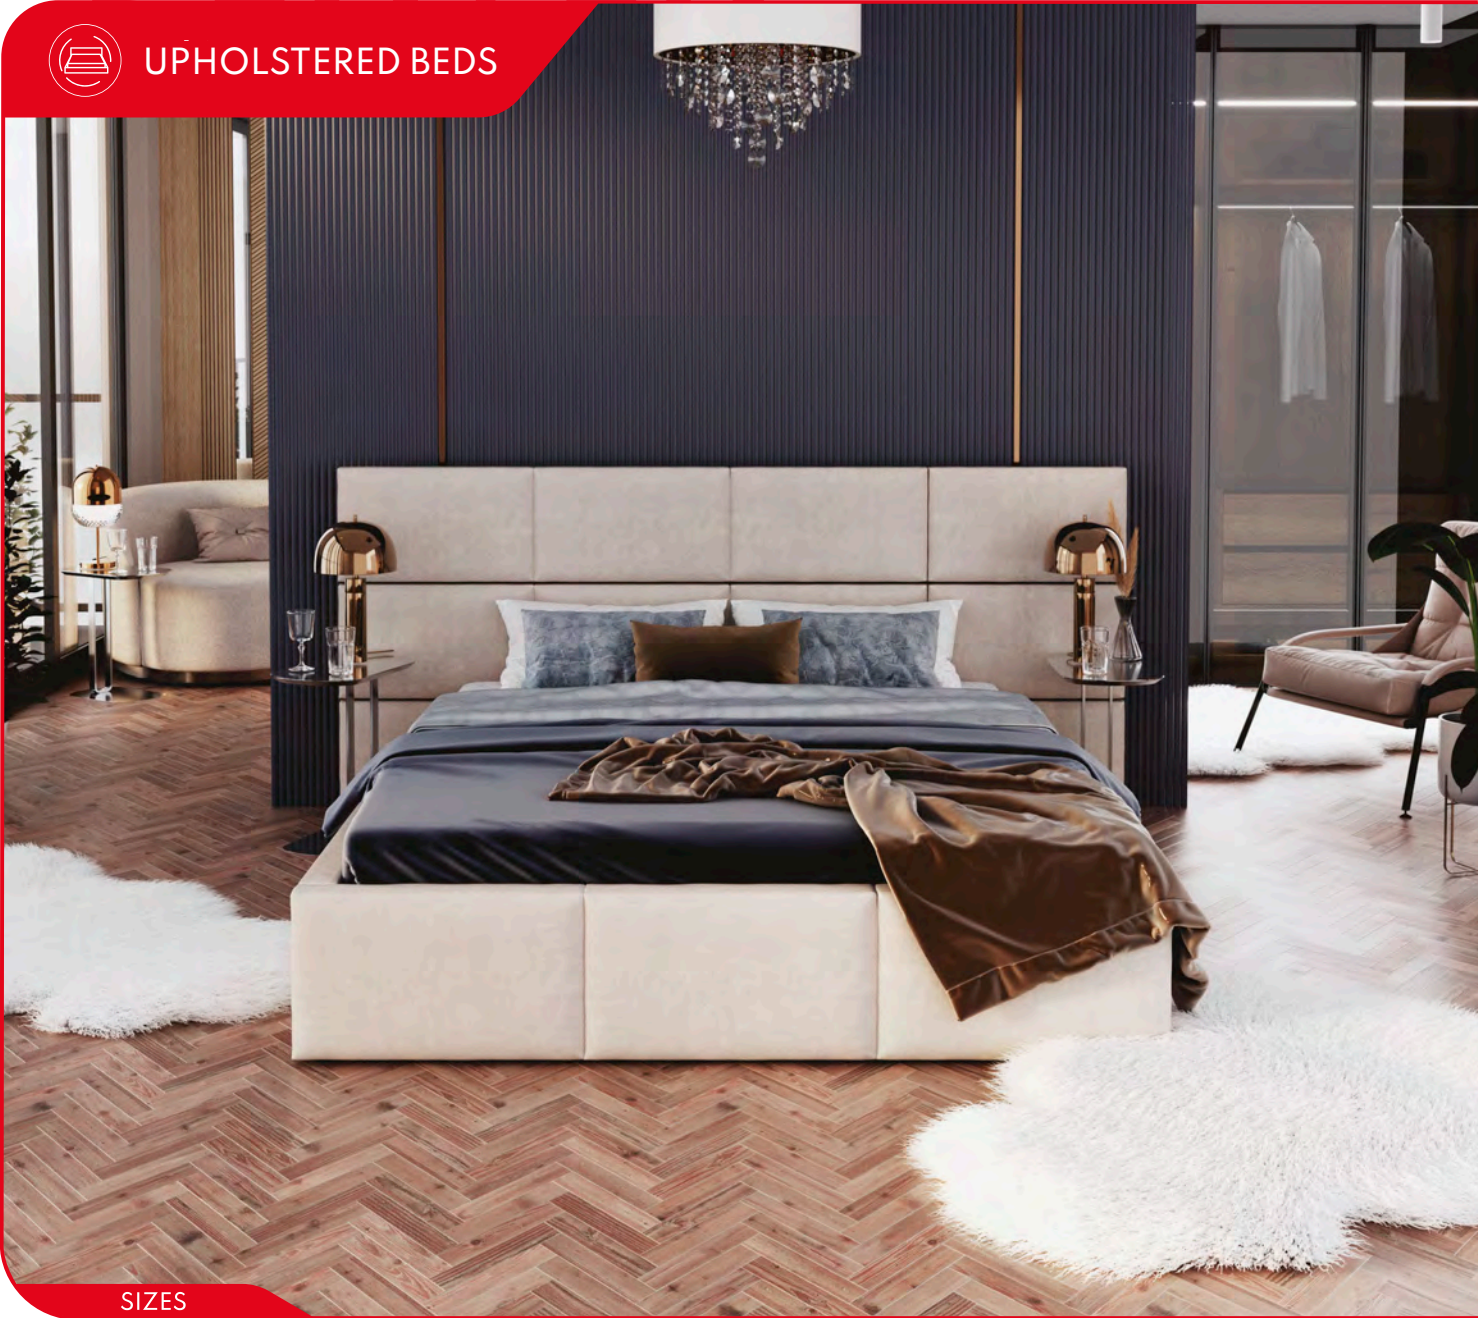

UPHOLSTERED BEDS

KALIFORNIA

UPHOLSTERED BEDS

SIZES

120x200 140x200 160x200 180x200

- Elegant bed with an upholstered headboard that matches the trendy Scandinavian style.
- Stunning quilting made of durable and pleasant to the touch velvety upholstery material.
- Tapered bed legs make the construction look light and elegant.

 Standard bed frame

DENVER

UPHOLSTERED BEDS

SIZES

90x200 120x200 140x200 160x200 180x200

- Elegant upholstered bed with self-assembly panels.
- Finished with durable, soft, and pleasant to the touch fabric in a wide range of colors.
- Lift-up frame, makes the storage space easily accessible.