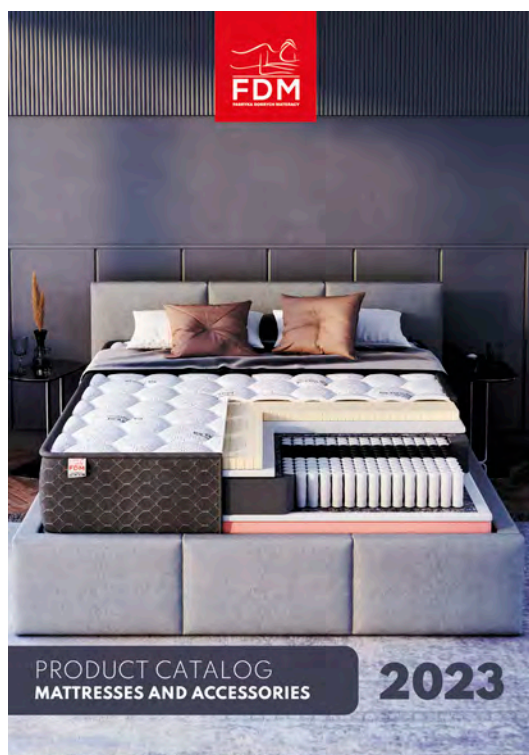

ADD CHARACTER TO YOUR INTERIOR

Panels are a great alternative to a bed headboard. They give the interior a modern twist and ensure easy and flexible bedroom arrangement. As well, they help reduce redundant noises. The rectangular shape of the panels allows to create a symmetrical composition. The color and number of panels depends solely on our needs and imagination, and the variety of dimensions ensures a proper fit for any idea.

• 90x25 cm

• 60x30 cm

• 70x30 cm

• 50x40 cm

• 45x25 cm

FDM
www.fdm.pl

CHECK OUT OTHER CATALOGS

MATTRESSES and ACCESSORIES