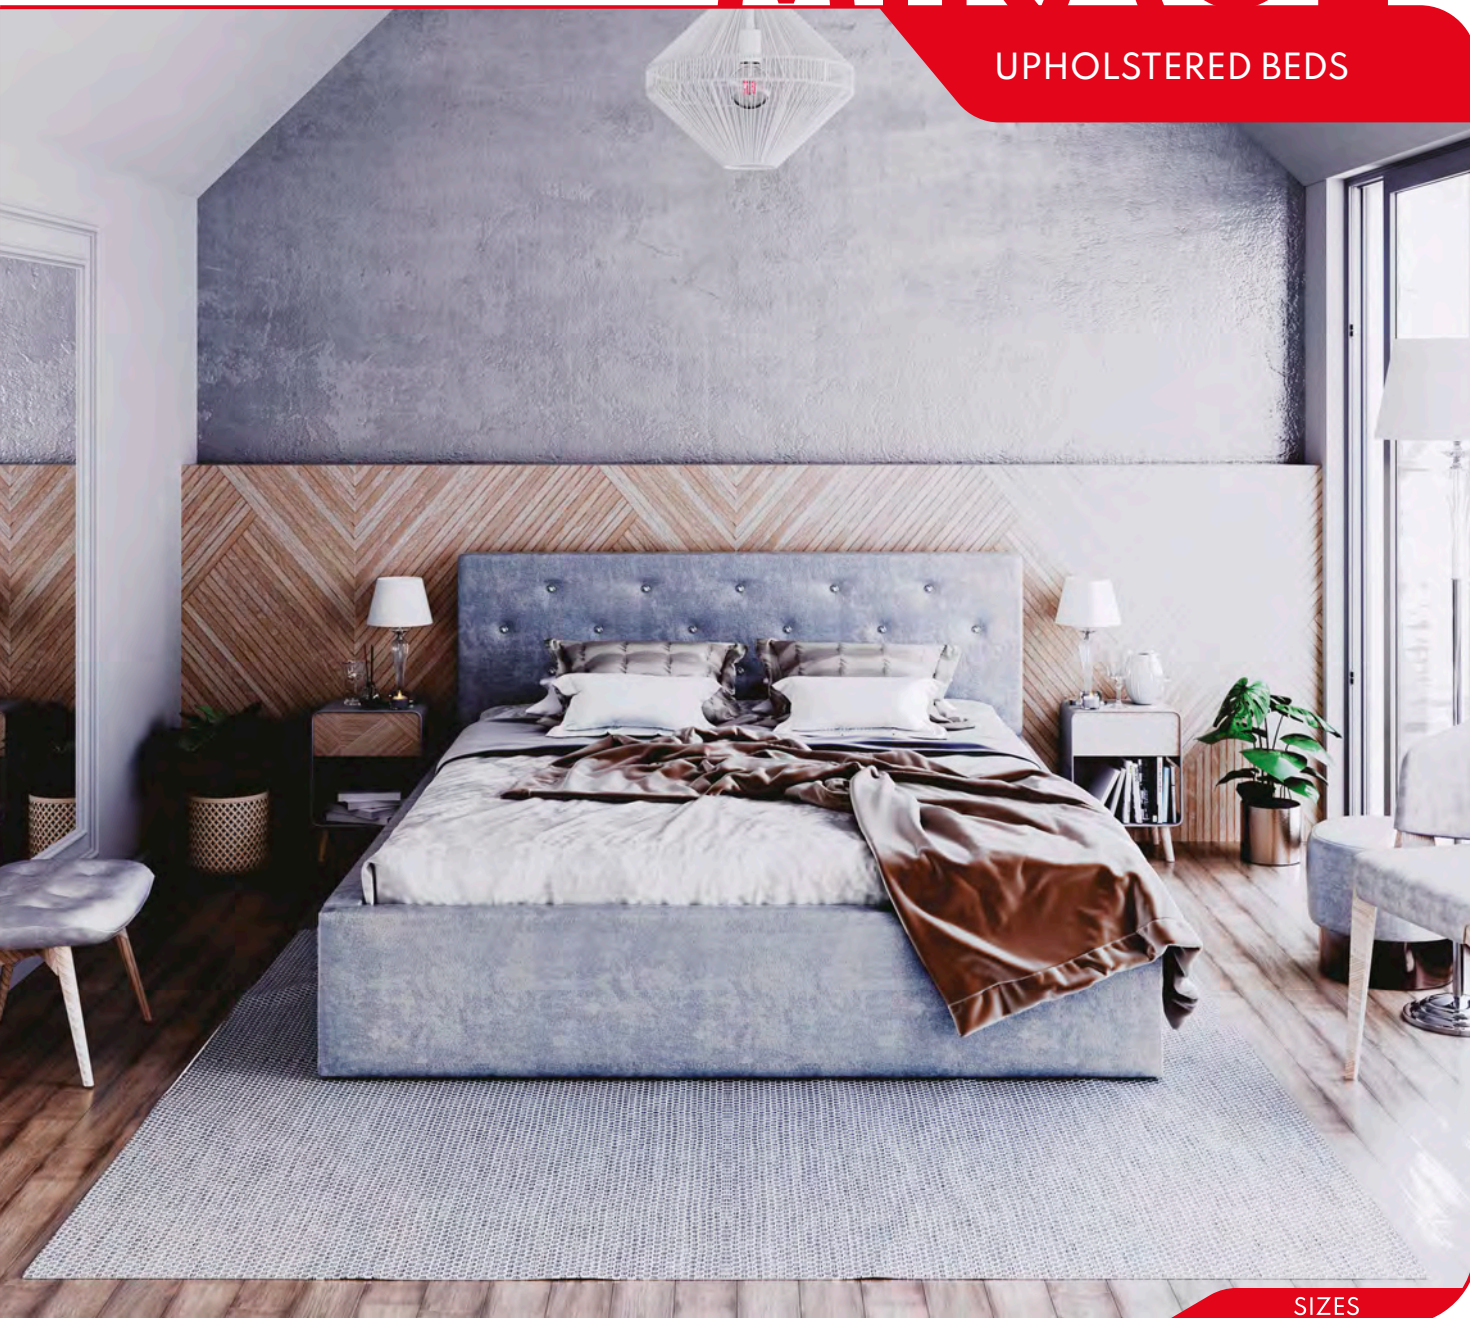

PANAMA

UPHOLSTERED BEDS

SIZES

140x200 160x200 200x200

- A simple and elegant bed frame perfect for any bedroom.
- Choose the colour of the furniture board and upholstered panels.
- The panels on the headboard and at the bed front are covered with a soft and easy to clean material.

Lift-up bed frame

GEORGIA

UPHOLSTERED BEDS

SIZES

90x200 120x200 140x200 160x200 180x200

- Stitched headboard and an elegant, simple frame
- Durable, pleasant to the touch upholstery fabric in many fashionable colors.
- A large underbed storage space.

MIRAGE

UPHOLSTERED BEDS

SIZES

90x200 120x200 140x200 160x200 180x200

- The bed combines chic and elegance with a simple, classic design.
- The headboard is available in two versions: with buttons or elegant crystals to choose from.
- Soft, fluffy and pleasant to the touch velour upholstery material, resistant to abrasion and pilling.

Lift-up bed frame

PASSION

UPHOLSTERED BEDS

SIZES

90x200 120x200 140x200 160x200 180x200

- Stunningly upholstered bed in a glamorous style.
- Headboard and front panel quilted with elegant, sparkling crystals.
- Lift-up frame, makes the storage space easily accessible.