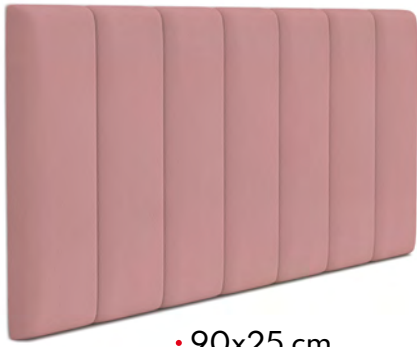

 Lift-up bed frame

JULA

UPHOLSTERED BEDS

SIZES

90x200

- Vertical stitching on the headboard and upholstered bed base.
- High-quality foam mattress with a practical handle to lift it.
- Spacious storage unit with easy access.

BILLY

UPHOLSTERED BEDS

SIZES

90x200

- Buttoned headboard and upholstered bed base.
- High-quality foam mattress. Lift-up frame and large storage space for bedding or toys.

Lift-up bed frame

UPHOLSTERED PANELS

ADD CHARACTER TO YOUR INTERIOR

Panels are a great alternative to a bed headboard. They give the interior a modern twist and ensure easy and flexible bedroom arrangement. As well, they help reduce redundant noises. The rectangular shape of the panels allows to create a symmetrical composition. The color and number of panels depends solely on our needs and imagination, and the variety of dimensions ensures a proper fit for any idea.