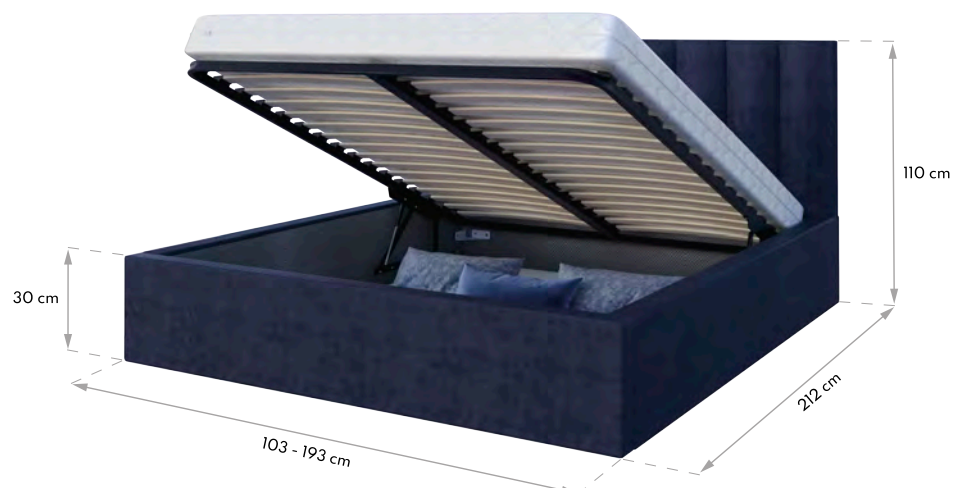

UPHOLSTERED BEDS

COLORADO

UPHOLSTERED BEDS

SIZES

90x200 120x200 140x200 160x200 180x200

- A stunning upholstered bed with vertical fabric stitching. Perfect for modern bedrooms.
- Finished with durable, soft, and smooth fabric.
- Lift-up frame, that makes the storage space easily accessible.

Lift-up bed frame

UPHOLSTERED BEDS

PASADENA

UPHOLSTERED BEDS

SIZES

90x200 120x200 140x200 160x200 180x200

- Headboard panels arranged in a brick pattern and an elegant, simple bed frame.
- Durable, and velvety upholstery fabric available in many fashionable colors.
- Large underbed storage space.