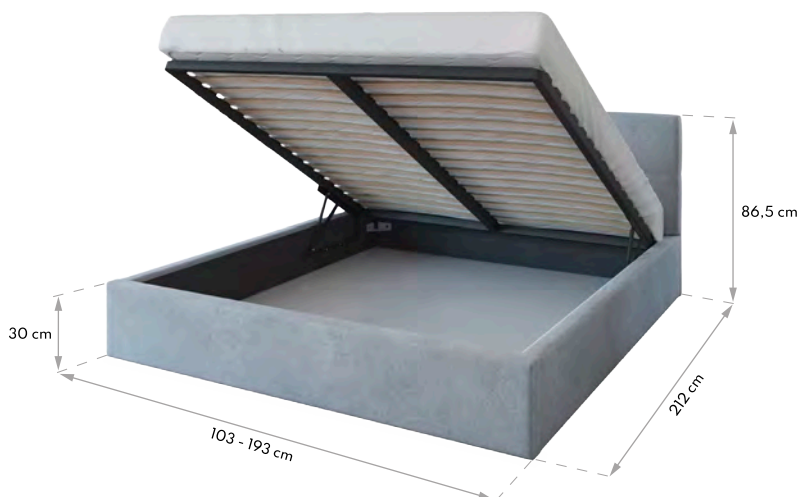

HEAVEN

UPHOLSTERED BEDS

SIZES

120x200 140x200 160x200 180x200

- An upholstered bed that matches the trendy Scandinavian style.
- The stitched headboard made of velvety, durable, and smooth upholstery material.
- Tapered bed legs make the construction look light and elegant.

 Standard bed frame

FRESIA

UPHOLSTERED BEDS

SIZES

90x200 120x200 140x200 160x200 180x200

- An elegant bed with soft panels on the headboard and at the bed front
- Finished with velvety upholstery material available in different colors.
- A large storage space under the bed.

CARO

UPHOLSTERED BEDS

SIZES

90x200 120x200 140x200 160x200 180x200

- Modern upholstered bed with unique diamond stitching.
- Velvety finish with durable, soft, and smooth fabric in a range of trendy colors.
- Large storage space, easily accessible thanks to the lift-up frame.

Lift-up bed frame

VIRGINIA

UPHOLSTERED BEDS

SIZES

90x200 120x200 140x200 160x200 180x200

- An impressive upholstered bed with horizontal stitching, perfect for modern bedrooms.
- Finished with durable, soft, and smooth fabric.
- Lift-up frame that makes the storage space easily accessible.