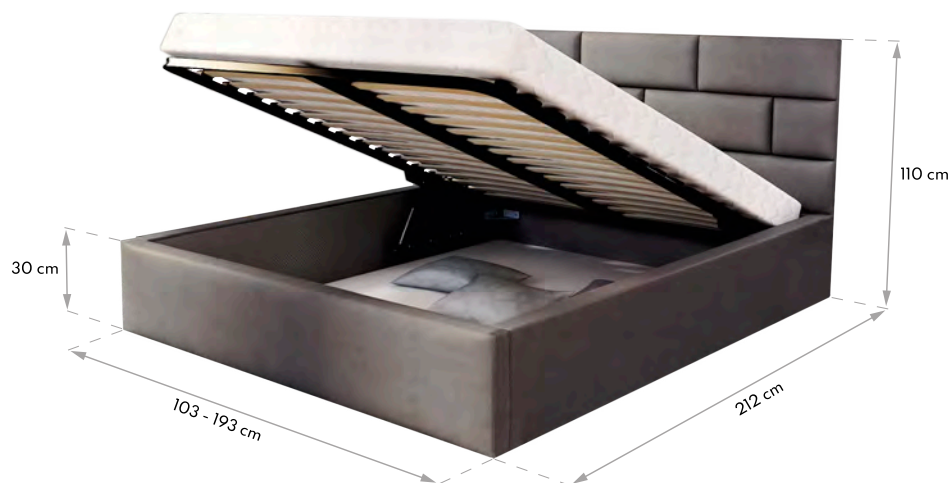

UPHOLSTERED BEDS

COLORADO

UPHOLSTERED BEDS

SIZES

90x200 120x200 140x200 160x200 180x200

- A stunning upholstered bed with vertical fabric stitching. Perfect for modern bedrooms.
- Finished with durable, soft, and smooth fabric.
- Lift-up frame, that makes the storage space easily accessible.

Lift-up bed frame

UPHOLSTERED BEDS

PASADENA

UPHOLSTERED BEDS

SIZES

90x200 120x200 140x200 160x200 180x200

- Headboard panels arranged in a brick pattern and an elegant, simple bed frame.
- Durable, and velvety upholstery fabric available in many fashionable colors.
- Large underbed storage space.

UPHOLSTERED BEDS

KALIFORNIA

UPHOLSTERED BEDS

SIZES

120x200 140x200 160x200 180x200

- Elegant bed with an upholstered headboard that matches the trendy Scandinavian style.
- Stunning quilting made of durable and pleasant to the touch velvety upholstery material.
- Tapered bed legs make the construction look light and elegant.

 Standard bed frame

DENVER

UPHOLSTERED BEDS

SIZES

90x200 120x200 140x200 160x200 180x200

- Elegant upholstered bed with self-assembly panels.
- Finished with durable, soft, and pleasant to the touch fabric in a wide range of colors.
- Lift-up frame, makes the storage space easily accessible.