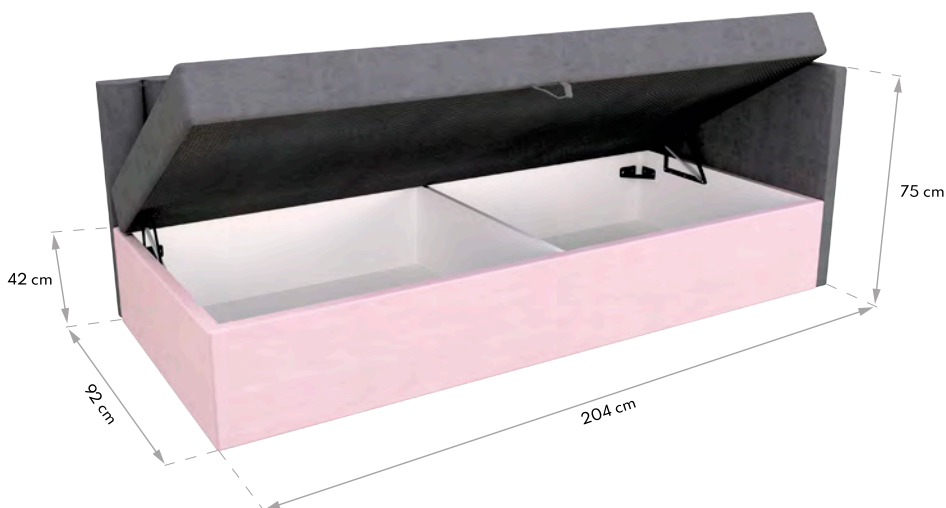

Standard bed frame

Lift-up bed frame

DAWID

UPHOLSTERED BEDS

SIZES

90x200

- Simple bed with a lightweight construction.
- The frame is made of either pine wood or durable furniture boards, depending on the color.
- Lift-up frame and spacious container for bedding or toys.

 Lift-up bed frame

JULA

UPHOLSTERED BEDS

SIZES

90x200

- Vertical stitching on the headboard and upholstered bed base.
- High-quality foam mattress with a practical handle to lift it.
- Spacious storage unit with easy access.

BILLY

UPHOLSTERED BEDS

SIZES

90x200

- Buttoned headboard and upholstered bed base.
- High-quality foam mattress. Lift-up frame and large storage space for bedding or toys.

Lift-up bed frame

UPHOLSTERED PANELS