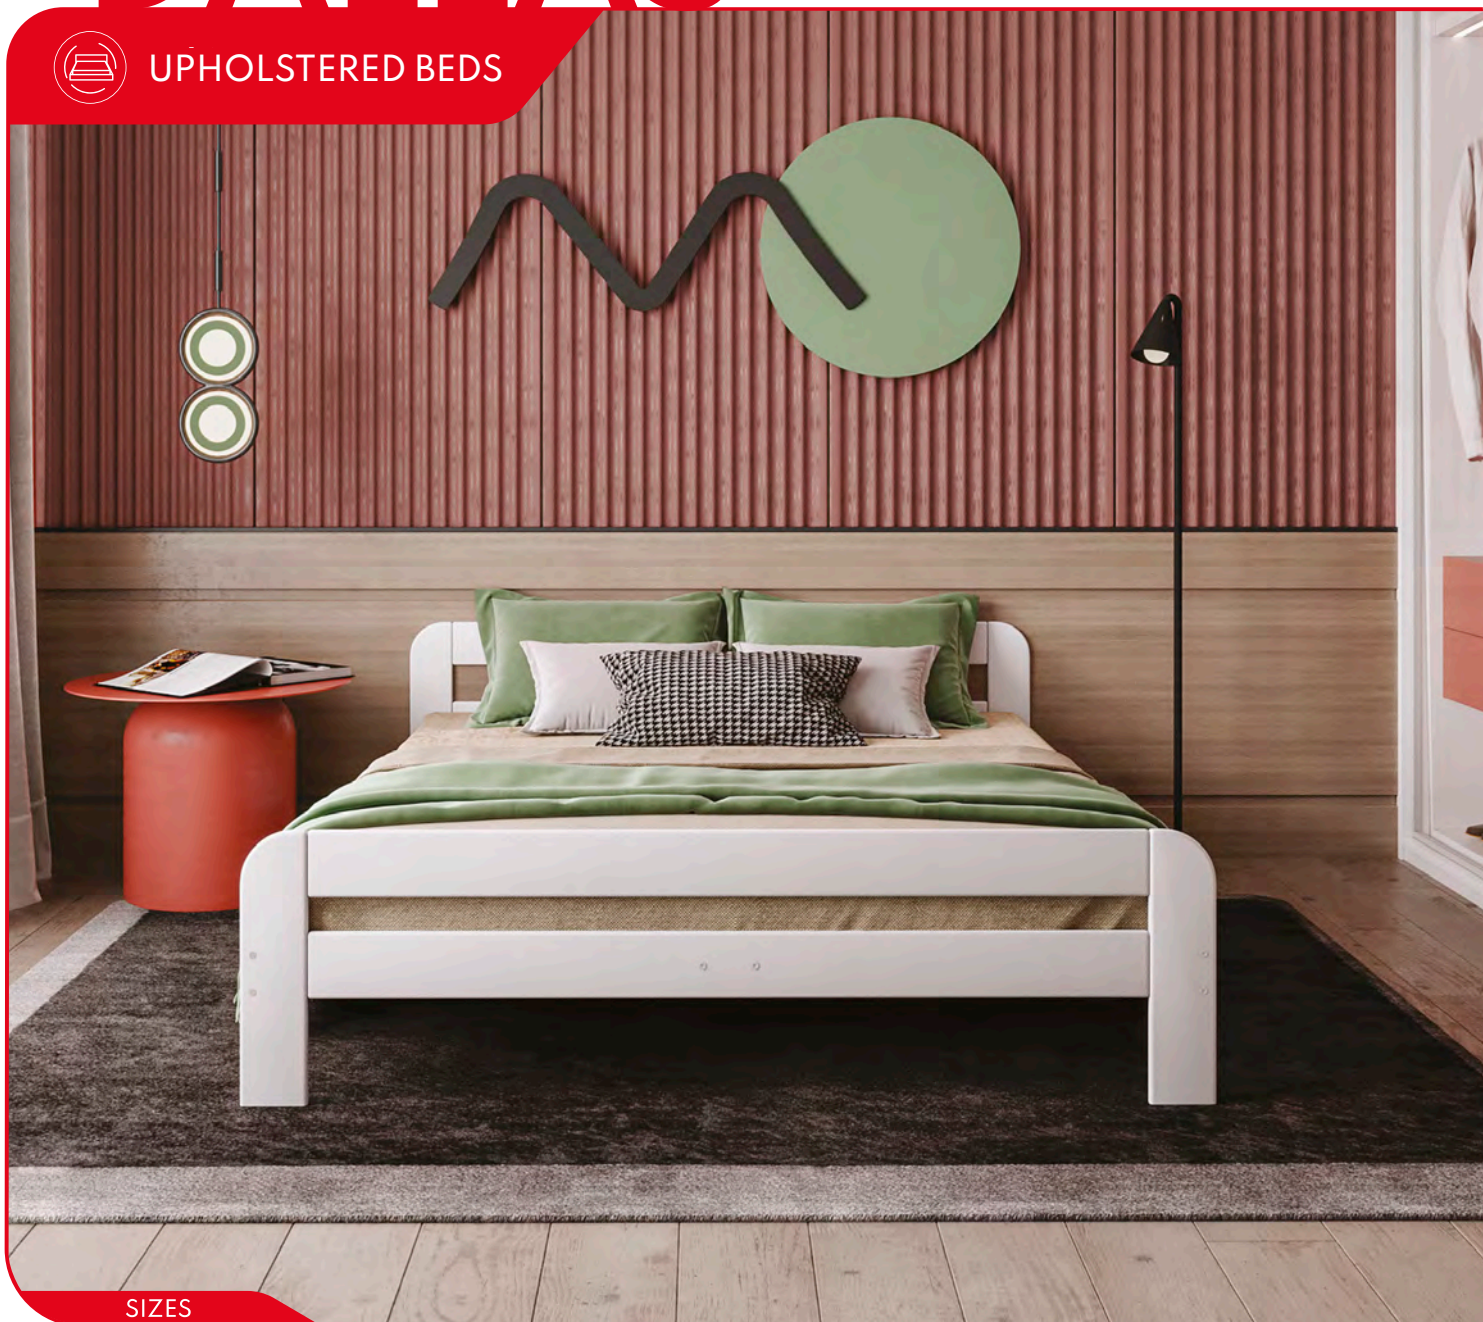

UPHOLSTERED BEDS

FLORIDA

UPHOLSTERED BEDS

SIZES

90x200 120x200 140x200 160x200 180x200

- Beautiful vertically stitched headboard and front of the bed.
- Durable, velvety upholstery in a wide range of colors.
- Lift-up frame, makes the storage space easily accessible.

Lift-up bed frame

DALLAS

UPHOLSTERED BEDS

SIZES

90x200 120x200 140x200 160x200 180x200

- Simple and elegant bed with a lightweight construction.
- Frame made of durable furniture boards in different colours.
- The bed base construction includes wooden slats attached to its frame.