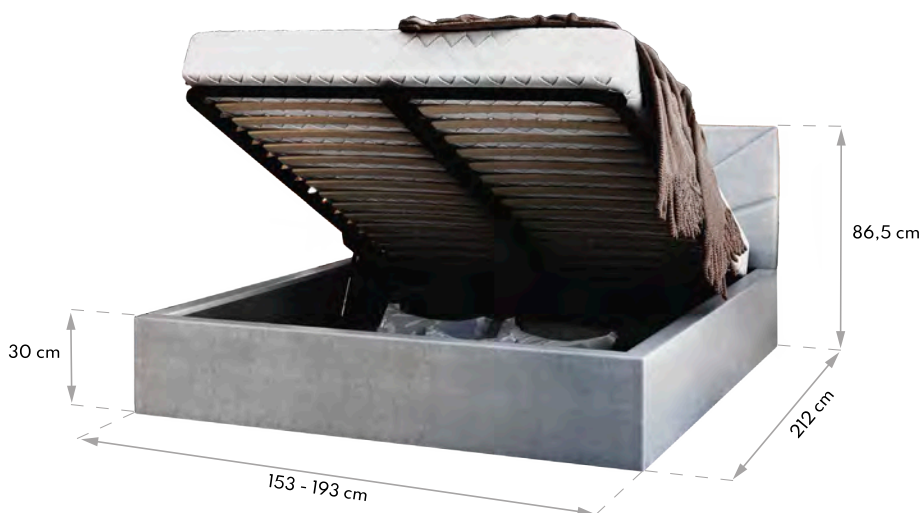

Lift-up bed frame

GEORGIA

UPHOLSTERED BEDS

SIZES

90x200 120x200 140x200 160x200 180x200

- Stitched headboard and an elegant, simple frame
- Durable, pleasant to the touch upholstery fabric in many fashionable colors.
- A large underbed storage space.