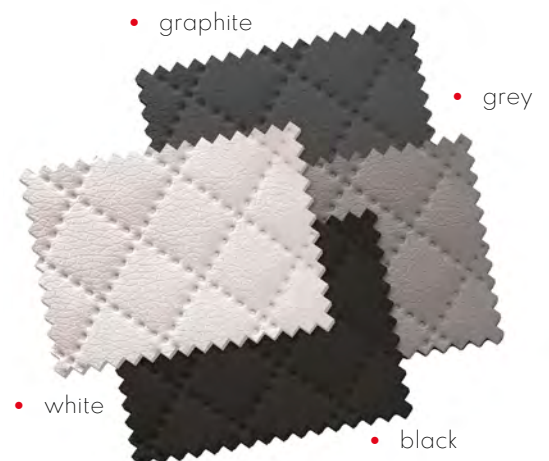

Ecoleather

A great alternative to natural leather. Eco-friendly, flexible, and resistant. Wide range of colors available.