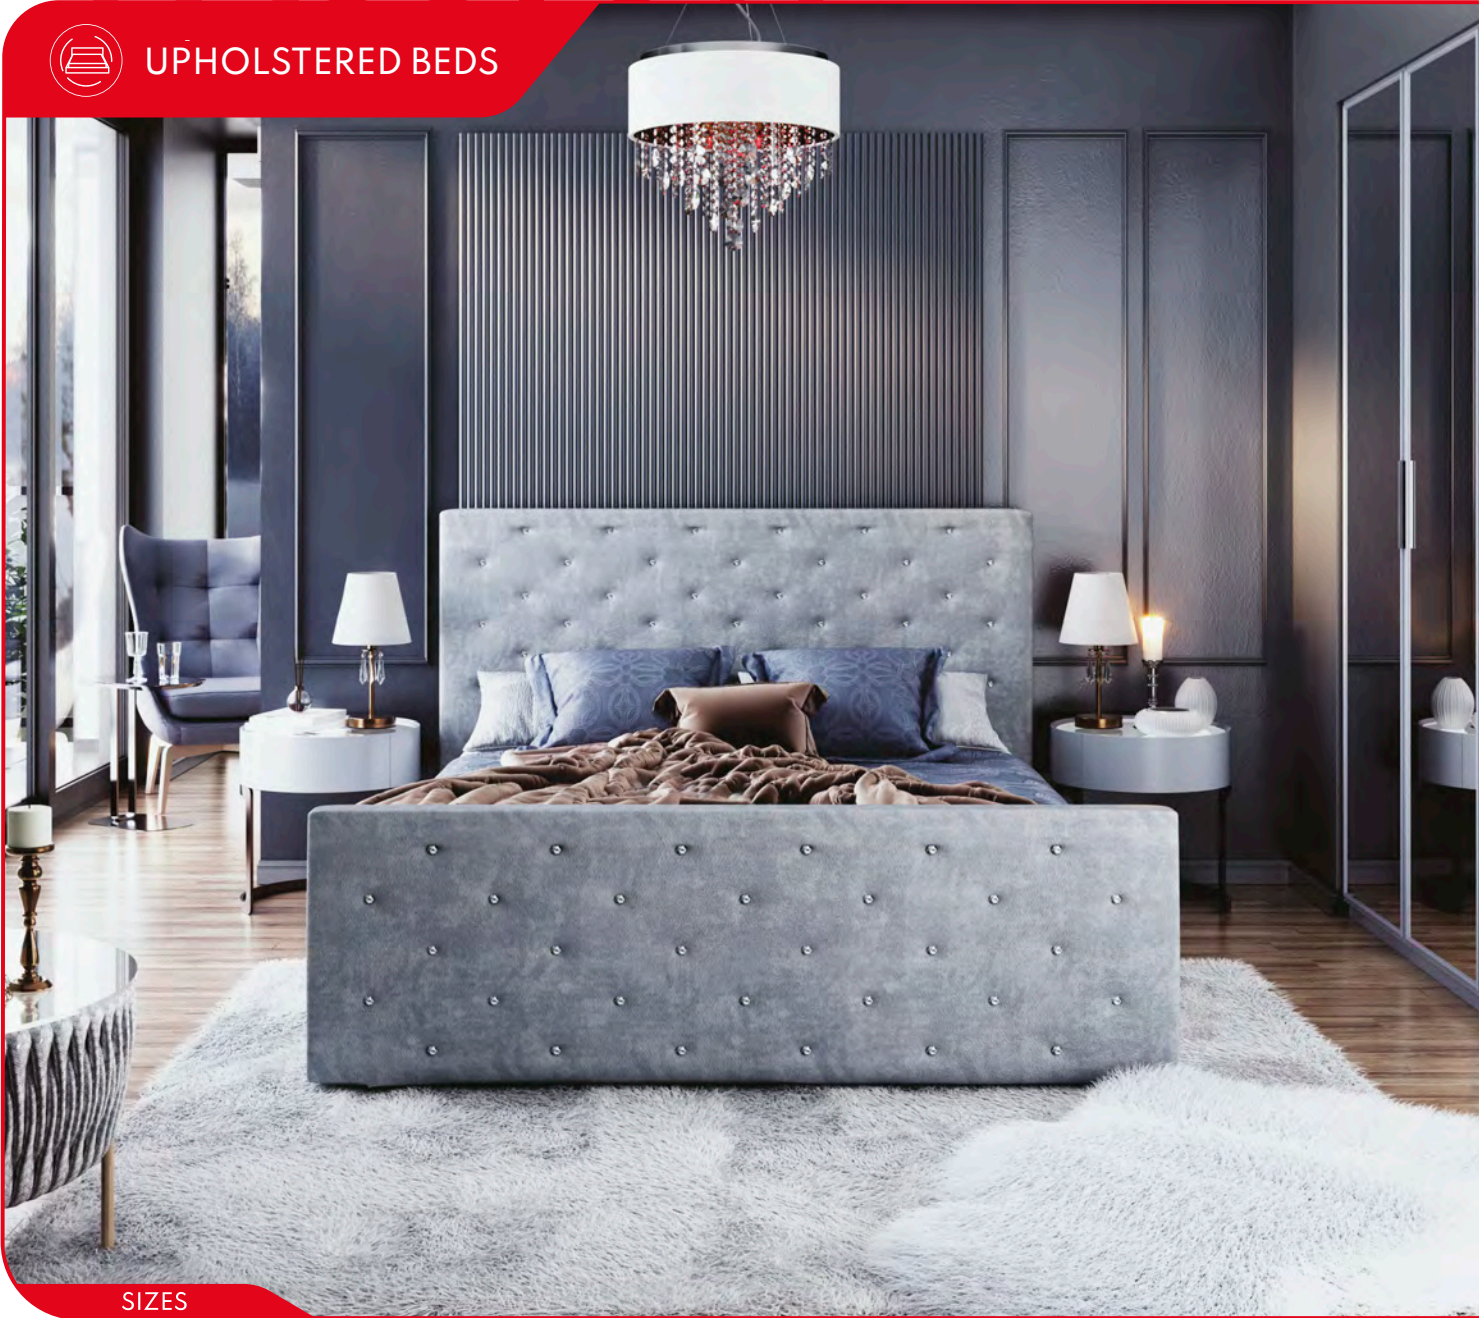

PANAMA

UPHOLSTERED BEDS

SIZES

140x200 160x200 200x200

- A simple and elegant bed frame perfect for any bedroom.
- Choose the colour of the furniture board and upholstered panels.
- The panels on the headboard and at the bed front are covered with a soft and easy to clean material.

Lift-up bed frame

GEORGIA

UPHOLSTERED BEDS

SIZES

90x200 120x200 140x200 160x200 180x200

- Stitched headboard and an elegant, simple frame
- Durable, pleasant to the touch upholstery fabric in many fashionable colors.
- A large underbed storage space.

MIRAGE

UPHOLSTERED BEDS

SIZES

90x200 120x200 140x200 160x200 180x200

- The bed combines chic and elegance with a simple, classic design.
- The headboard is available in two versions: with buttons or elegant crystals to choose from.
- Soft, fluffy and pleasant to the touch velour upholstery material, resistant to abrasion and pilling.

Lift-up bed frame

PASSION

UPHOLSTERED BEDS

SIZES

90x200 120x200 140x200 160x200 180x200

- Stunningly upholstered bed in a glamorous style.
- Headboard and front panel quilted with elegant, sparkling crystals.
- Lift-up frame, makes the storage space easily accessible.