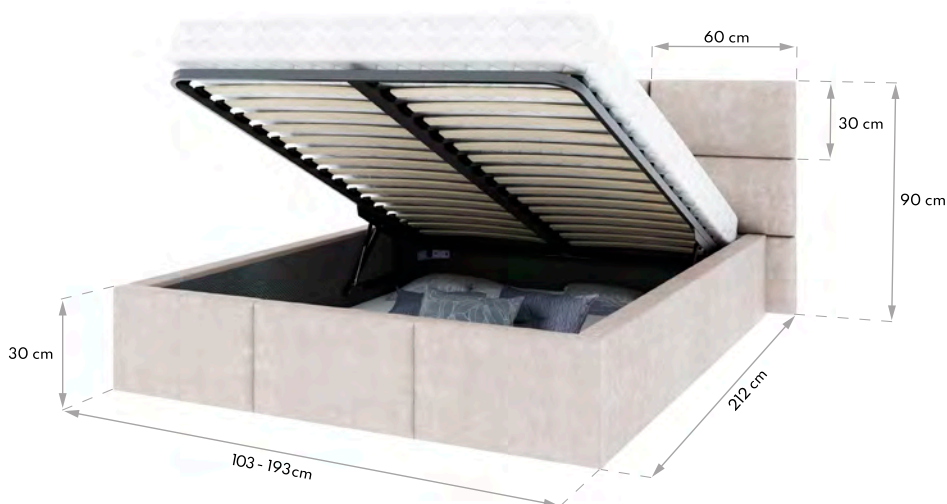

 Standard bed frame

DENVER

UPHOLSTERED BEDS

SIZES

90x200 120x200 140x200 160x200 180x200

- Elegant upholstered bed with self-assembly panels.
- Finished with durable, soft, and pleasant to the touch fabric in a wide range of colors.
- Lift-up frame, makes the storage space easily accessible.