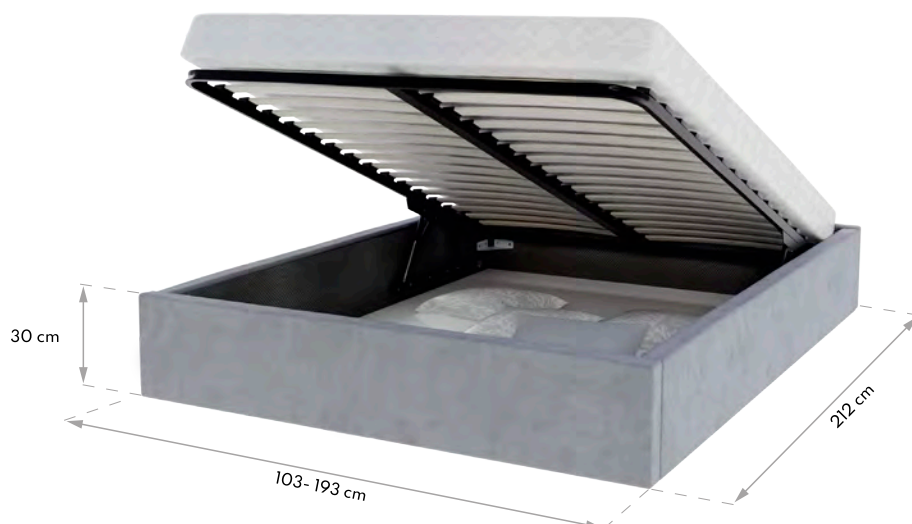

Lift-up bed frame

UPHOLSTERED BEDS

PORTLAND

UPHOLSTERED BEDS

SIZES

160x200

- Continental bed frame with a high, quilted headboard.
- Built-in bonnell mattress. Two-sided storage space and lifted frame for easy access.
- An excellent solution for bedrooms, hotels and guesthouses.

ORLANDO

UPHOLSTERED BEDS

SIZES

90x200 120x200 140x200 160x200 180x200

- Upholstered bed frame without a headboard.
- Construction made of high-quality furniture board upholstered with smooth and durable fabric.
- Lift-up frame, makes the storage space easily accessible.