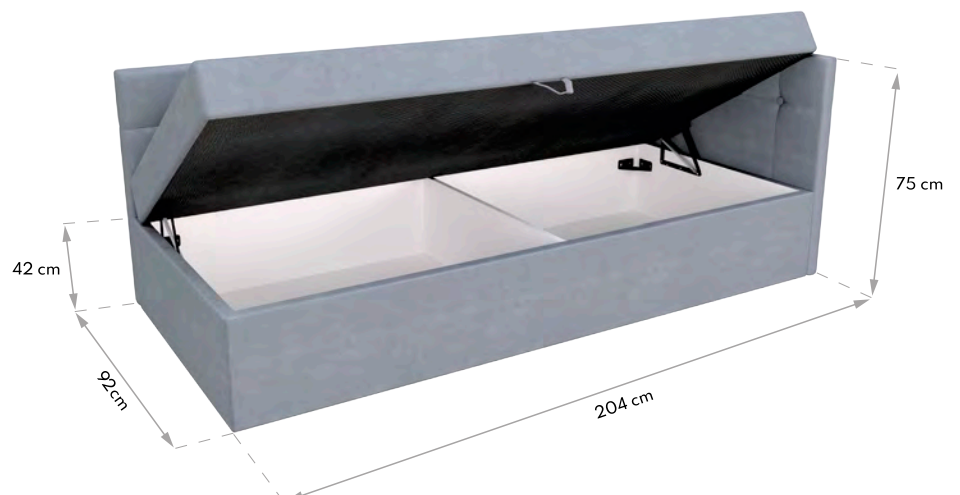

 Lift-up bed frame

JULA

UPHOLSTERED BEDS

SIZES

90x200

- Vertical stitching on the headboard and upholstered bed base.
- High-quality foam mattress with a practical handle to lift it.
- Spacious storage unit with easy access.

BILLY

UPHOLSTERED BEDS

SIZES

90x200

- Buttoned headboard and upholstered bed base.
- High-quality foam mattress. Lift-up frame and large storage space for bedding or toys.

Lift-up bed frame

UPHOLSTERED PANELS