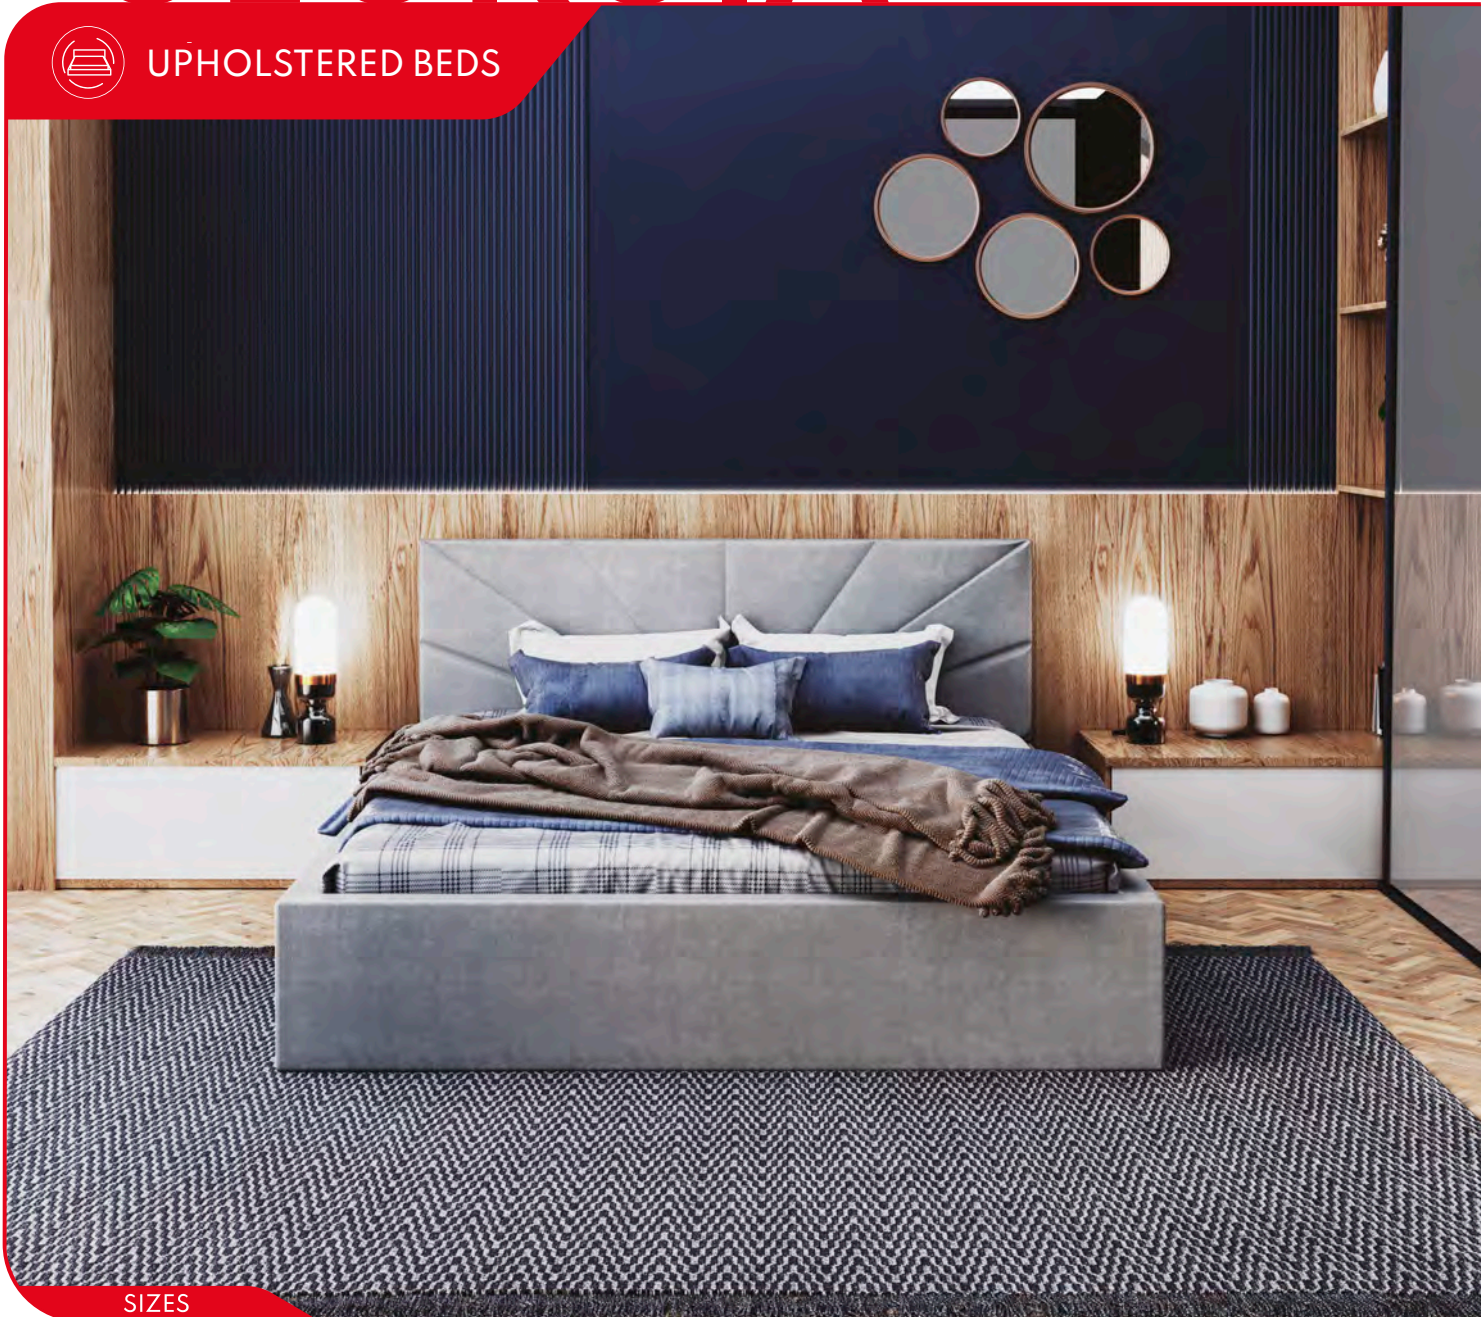

Lift-up bed frame

VIRGINIA

UPHOLSTERED BEDS

SIZES

90x200 120x200 140x200 160x200 180x200

- An impressive upholstered bed with horizontal stitching, perfect for modern bedrooms.
- Finished with durable, soft, and smooth fabric.
- Lift-up frame that makes the storage space easily accessible.

PANAMA

UPHOLSTERED BEDS

SIZES

140x200 160x200 200x200

- A simple and elegant bed frame perfect for any bedroom.
- Choose the colour of the furniture board and upholstered panels.
- The panels on the headboard and at the bed front are covered with a soft and easy to clean material.

Lift-up bed frame

GEORGIA

UPHOLSTERED BEDS

SIZES

90x200 120x200 140x200 160x200 180x200

- Stitched headboard and an elegant, simple frame
- Durable, pleasant to the touch upholstery fabric in many fashionable colors.
- A large underbed storage space.

MIRAGE

UPHOLSTERED BEDS

SIZES

90x200 120x200 140x200 160x200 180x200

- The bed combines chic and elegance with a simple, classic design.
- The headboard is available in two versions: with buttons or elegant crystals to choose from.
- Soft, fluffy and pleasant to the touch velour upholstery material, resistant to abrasion and pilling.