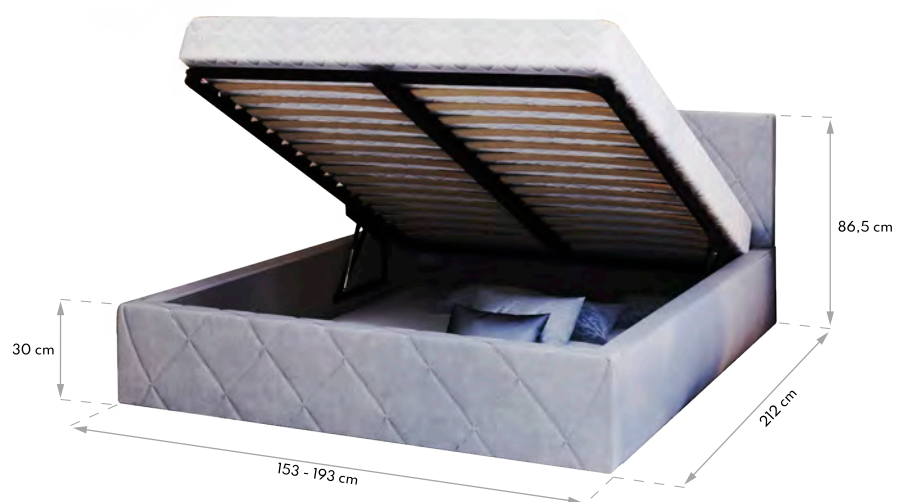

 Standard bed frame

FRESIA

UPHOLSTERED BEDS

SIZES

90x200 120x200 140x200 160x200 180x200

- An elegant bed with soft panels on the headboard and at the bed front
- Finished with velvety upholstery material available in different colors.
- A large storage space under the bed.

CARO

UPHOLSTERED BEDS

SIZES

90x200 120x200 140x200 160x200 180x200

- Modern upholstered bed with unique diamond stitching.
- Velvety finish with durable, soft, and smooth fabric in a range of trendy colors.
- Large storage space, easily accessible thanks to the lift-up frame.

Lift-up bed frame

VIRGINIA

UPHOLSTERED BEDS

SIZES

90x200 120x200 140x200 160x200 180x200

- An impressive upholstered bed with horizontal stitching, perfect for modern bedrooms.
- Finished with durable, soft, and smooth fabric.
- Lift-up frame that makes the storage space easily accessible.

PANAMA

UPHOLSTERED BEDS

SIZES

140x200 160x200 200x200

- A simple and elegant bed frame perfect for any bedroom.
- Choose the colour of the furniture board and upholstered panels.
- The panels on the headboard and at the bed front are covered with a soft and easy to clean material.