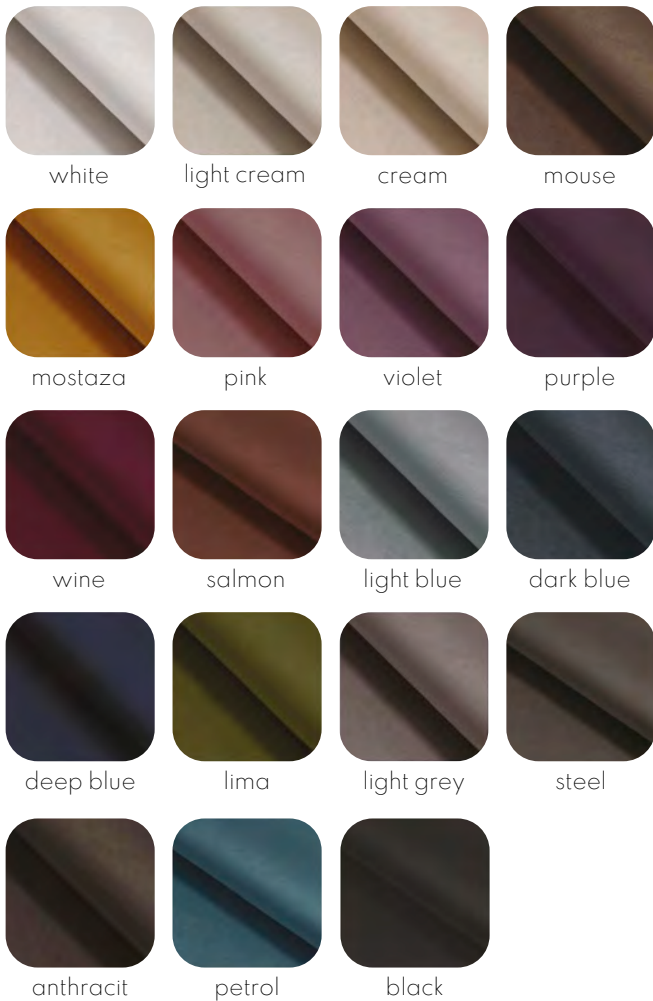

Paris

Lightly shiny velvety fabric with a pleasant texture and a weight of 520g/m². It is characterized by high resistance to abrasion, pilling, and light.